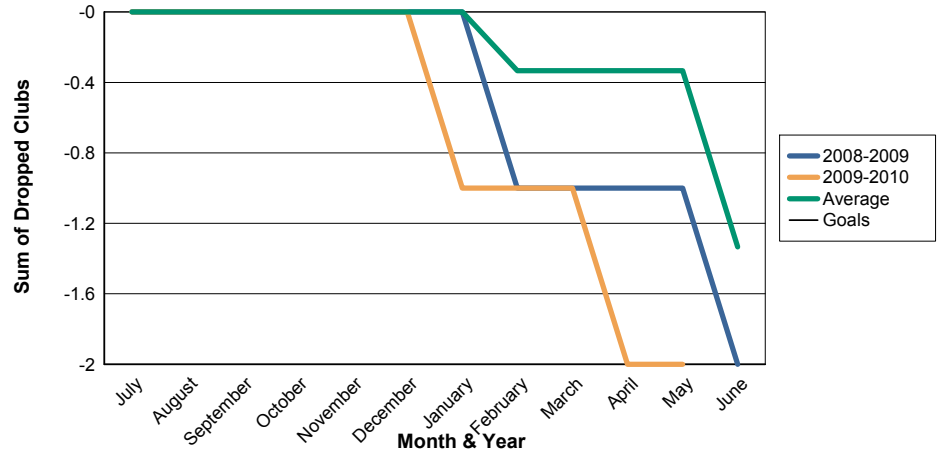

3 Year Comparisons for GMT Constitutional Area 1

By GMT District

As of May 2010

Sum of New Clubs/ Month & Year

For District 41

Sum of Dropped Clubs/ Month & Year

For District 41

Sum of Net Clubs/ Month & Year