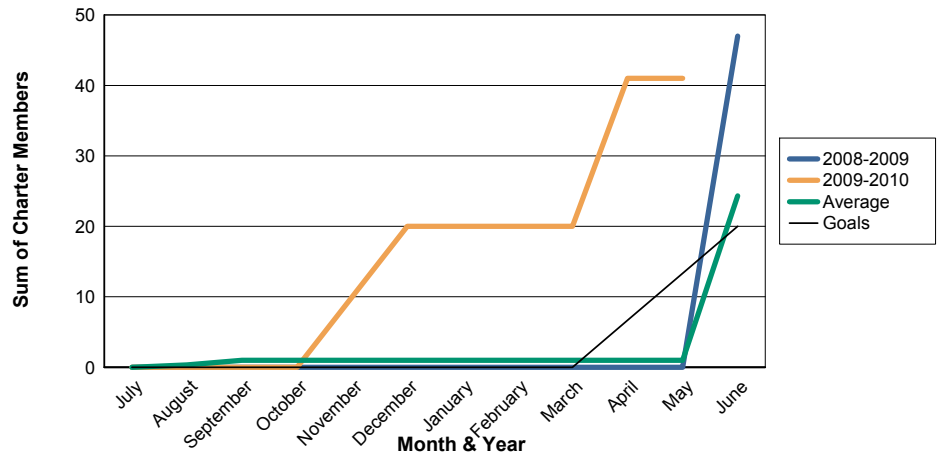

Sum of Charter Members/ Month & Year

For District 41