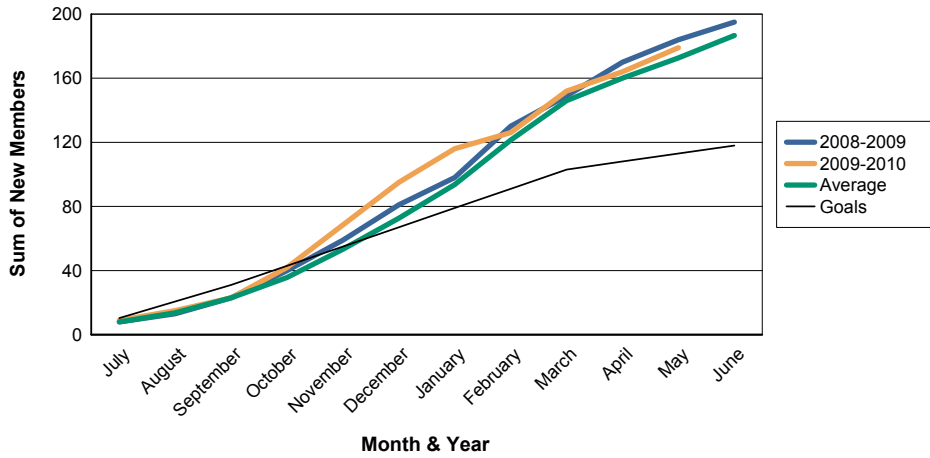

3 Year Comparisons for GMT Constitutional Area 1

By GMT District

As of May 2010

Sum of New Clubs/ Month & Year

For District 41

Sum of Dropped Clubs/ Month & Year

For District 41

Sum of Net Clubs/ Month & Year

For District 41

Sum of Charter Members/ Month & Year

For District 41

3 Year Comparisons for GMT Constitutional Area 1

By GMT District

As of May 2010

Sum of New Members/ Month & Year

For District 41

Sum of Dropped Members/ Month & Year

For District 41

Sum of Net Members/ Month & Year

For District 41