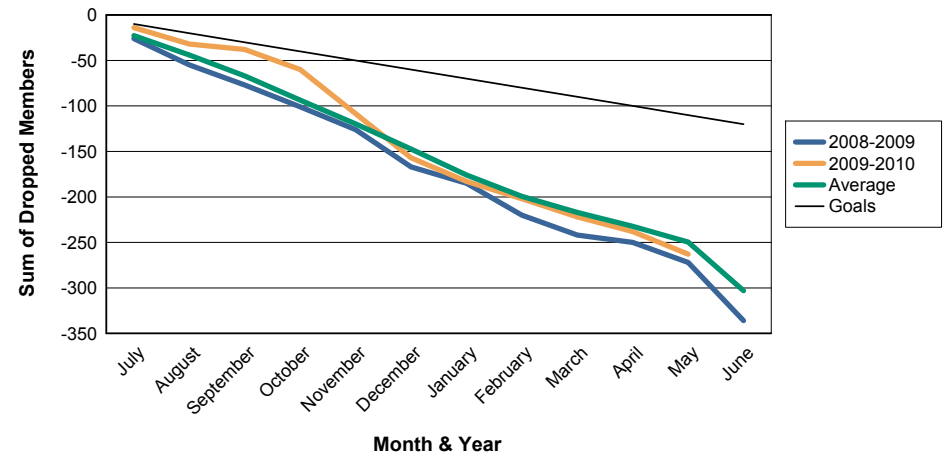

3 Year Comparisons for GMT Constitutional Area 1

By GMT District

As of May 2010

Sum of New Clubs/ Month & Year

For District 41

Sum of Dropped Clubs/ Month & Year

For District 41

Sum of Net Clubs/ Month & Year

For District 41

Sum of Charter Members/ Month & Year

For District 41

3 Year Comparisons for GMT Constitutional Area 1

By GMT District

As of May 2010

Sum of New Members/ Month & Year

For District 41

Sum of Dropped Members/ Month & Year

For District 41

Sum of Net Members/ Month & Year

For District 41