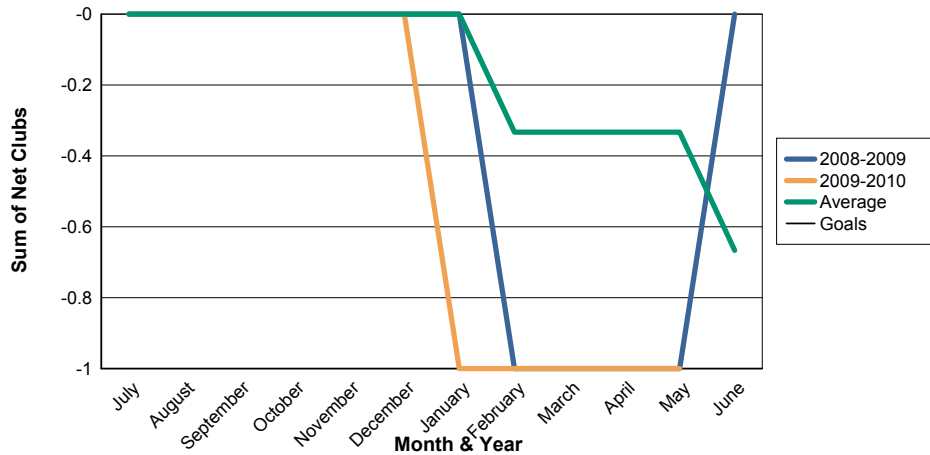

Sum of Net Clubs/ Month & Year

For District 41