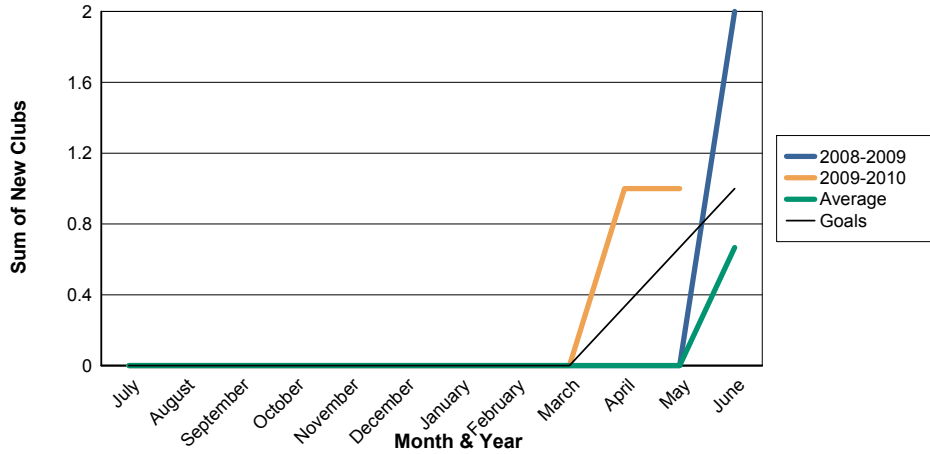

3 Year Comparisons for GMT Constitutional Area 1

By GMT District

As of May 2010

Sum of New Clubs/ Month & Year

For District 41

Sum of Dropped Clubs/ Month & Year

For District 41

Sum of Net Clubs/ Month & Year